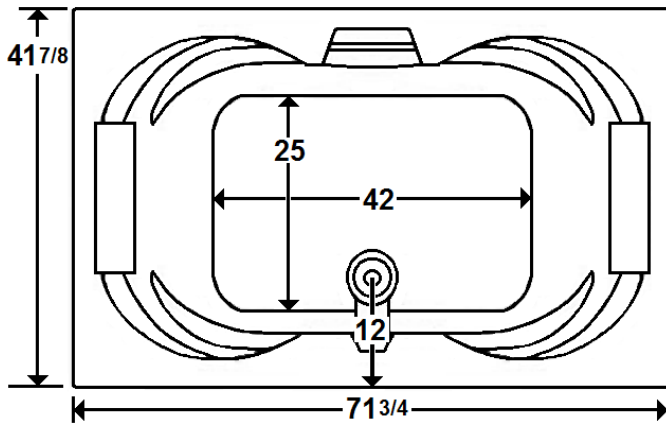

SENECA II

72" x 42" Drop-In Acrylic Air Bath

Model Number
4272STA064
Drop-In Air Bath in White

Features

- 28 high output later air jets
- Color-matched trim
- 12 Amp variable speed blower
- Pillows included
- Constructed of high-gloss durable acrylic
- Automatic purge cycle with timer
- Heaters available – LM305
- Mood light available – LM522
- Pre-leveled base for easy installation
- Made in the USA

All dimensions are +/- 1/2" and subject to change without notice
Confirm specifications before installation

Standard (S) Pump Location and
Alternate (A-1) Pump locations.

Technical Information

- Cut-Out Dimensions: 69 3/4" x 39 7/8"
- Weight: 185 lbs.
- Water Depth to Overflow: 16"
- Water Operating Level: NA
- Water Capacity: 101 gal.
- Sump Dimension: 42" x 25"