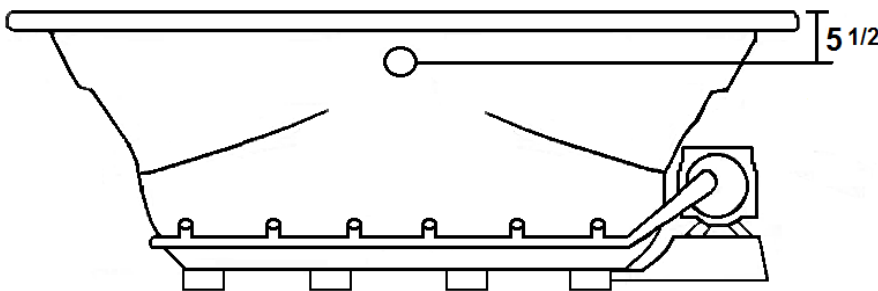

SENECA II

72" x 42" Drop-In Acrylic Air Bath

Model Number
4272STA064
Drop-In Air Bath in White

Features

- 28 high output later air jets
- Color-matched trim
- 12 Amp variable speed blower
- Pillows included
- Constructed of high-gloss durable acrylic
- Automatic purge cycle with timer
- Heaters available – LM305
- Mood light available – LM522
- Pre-leveled base for easy installation
- Made in the USA

All dimensions are +/- 1/2" and subject to change without notice
Confirm specifications before installation

Standard (S) Pump Location and
Alternate (A-1) Pump locations.

Technical Information

- Cut-Out Dimensions: 69 3/4" x 39 7/8"
- Weight: 185 lbs.
- Water Depth to Overflow: 16"
- Water Operating Level: NA
- Water Capacity: 101 gal.
- Sump Dimension: 42" x 25"