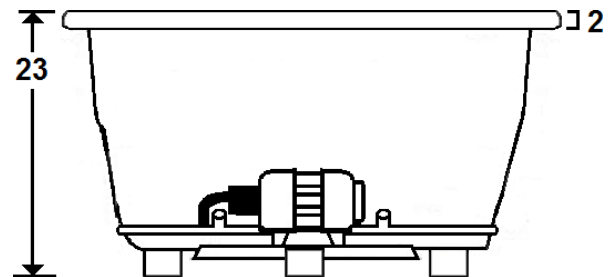

SENECA II

72" x 42" Drop-In Acrylic Air Bath

Model Number
4272STA064
Drop-In Air Bath in White

Features

- 28 high output later air jets
- Color-matched trim
- 12 Amp variable speed blower
- Pillows included
- Constructed of high-gloss durable acrylic
- Automatic purge cycle with timer
- Heaters available – LM305
- Mood light available – LM522
- Pre-leveled base for easy installation
- Made in the USA

All dimensions are +/- 1/2" and subject to change without notice
Confirm specifications before installation

Standard (S) Pump Location and
Alternate (A-1) Pump locations.

Technical Information

- Cut-Out Dimensions: 69 3/4" x 39 7/8"
- Weight: 185 lbs.
- Water Depth to Overflow: 16"
- Water Operating Level: NA
- Water Capacity: 101 gal.
- Sump Dimension: 42" x 25"