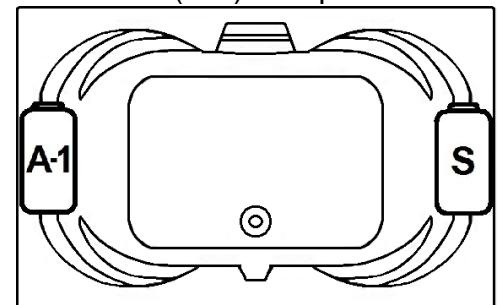

SENECA II

72" x 42" Drop-In Acrylic Air Bath

Model Number
4272STA064
Drop-In Air Bath in White

Features

- 28 high output later air jets
- Color-matched trim
- 12 Amp variable speed blower
- Pillows included
- Constructed of high-gloss durable acrylic
- Automatic purge cycle with timer
- Heaters available – LM305
- Mood light available – LM522
- Pre-leveled base for easy installation
- Made in the USA

All dimensions are +/- 1/2" and subject to change without notice
Confirm specifications before installation

Standard (S) Pump Location and
Alternate (A-1) Pump locations.

Technical Information

- Cut-Out Dimensions: 69 3/4" x 39 7/8"
- Weight: 185 lbs.
- Water Depth to Overflow: 16"
- Water Operating Level: NA
- Water Capacity: 101 gal.
- Sump Dimension: 42" x 25"

Electrical Requirements.

- Standard Blower: 12 Amps
- (Optional) LM305 Heater: 12.5 Amps
- Dedicated GFCI's required for each option

SENECA II

4272STA064
Drop-In Air Bath in White

Air Bath

Thousands of warm air bubbles provide an invigorating and yet relaxing, light, full body massage. The warm air movement increases blood circulation, soothes muscles and produces a feeling of well-being.